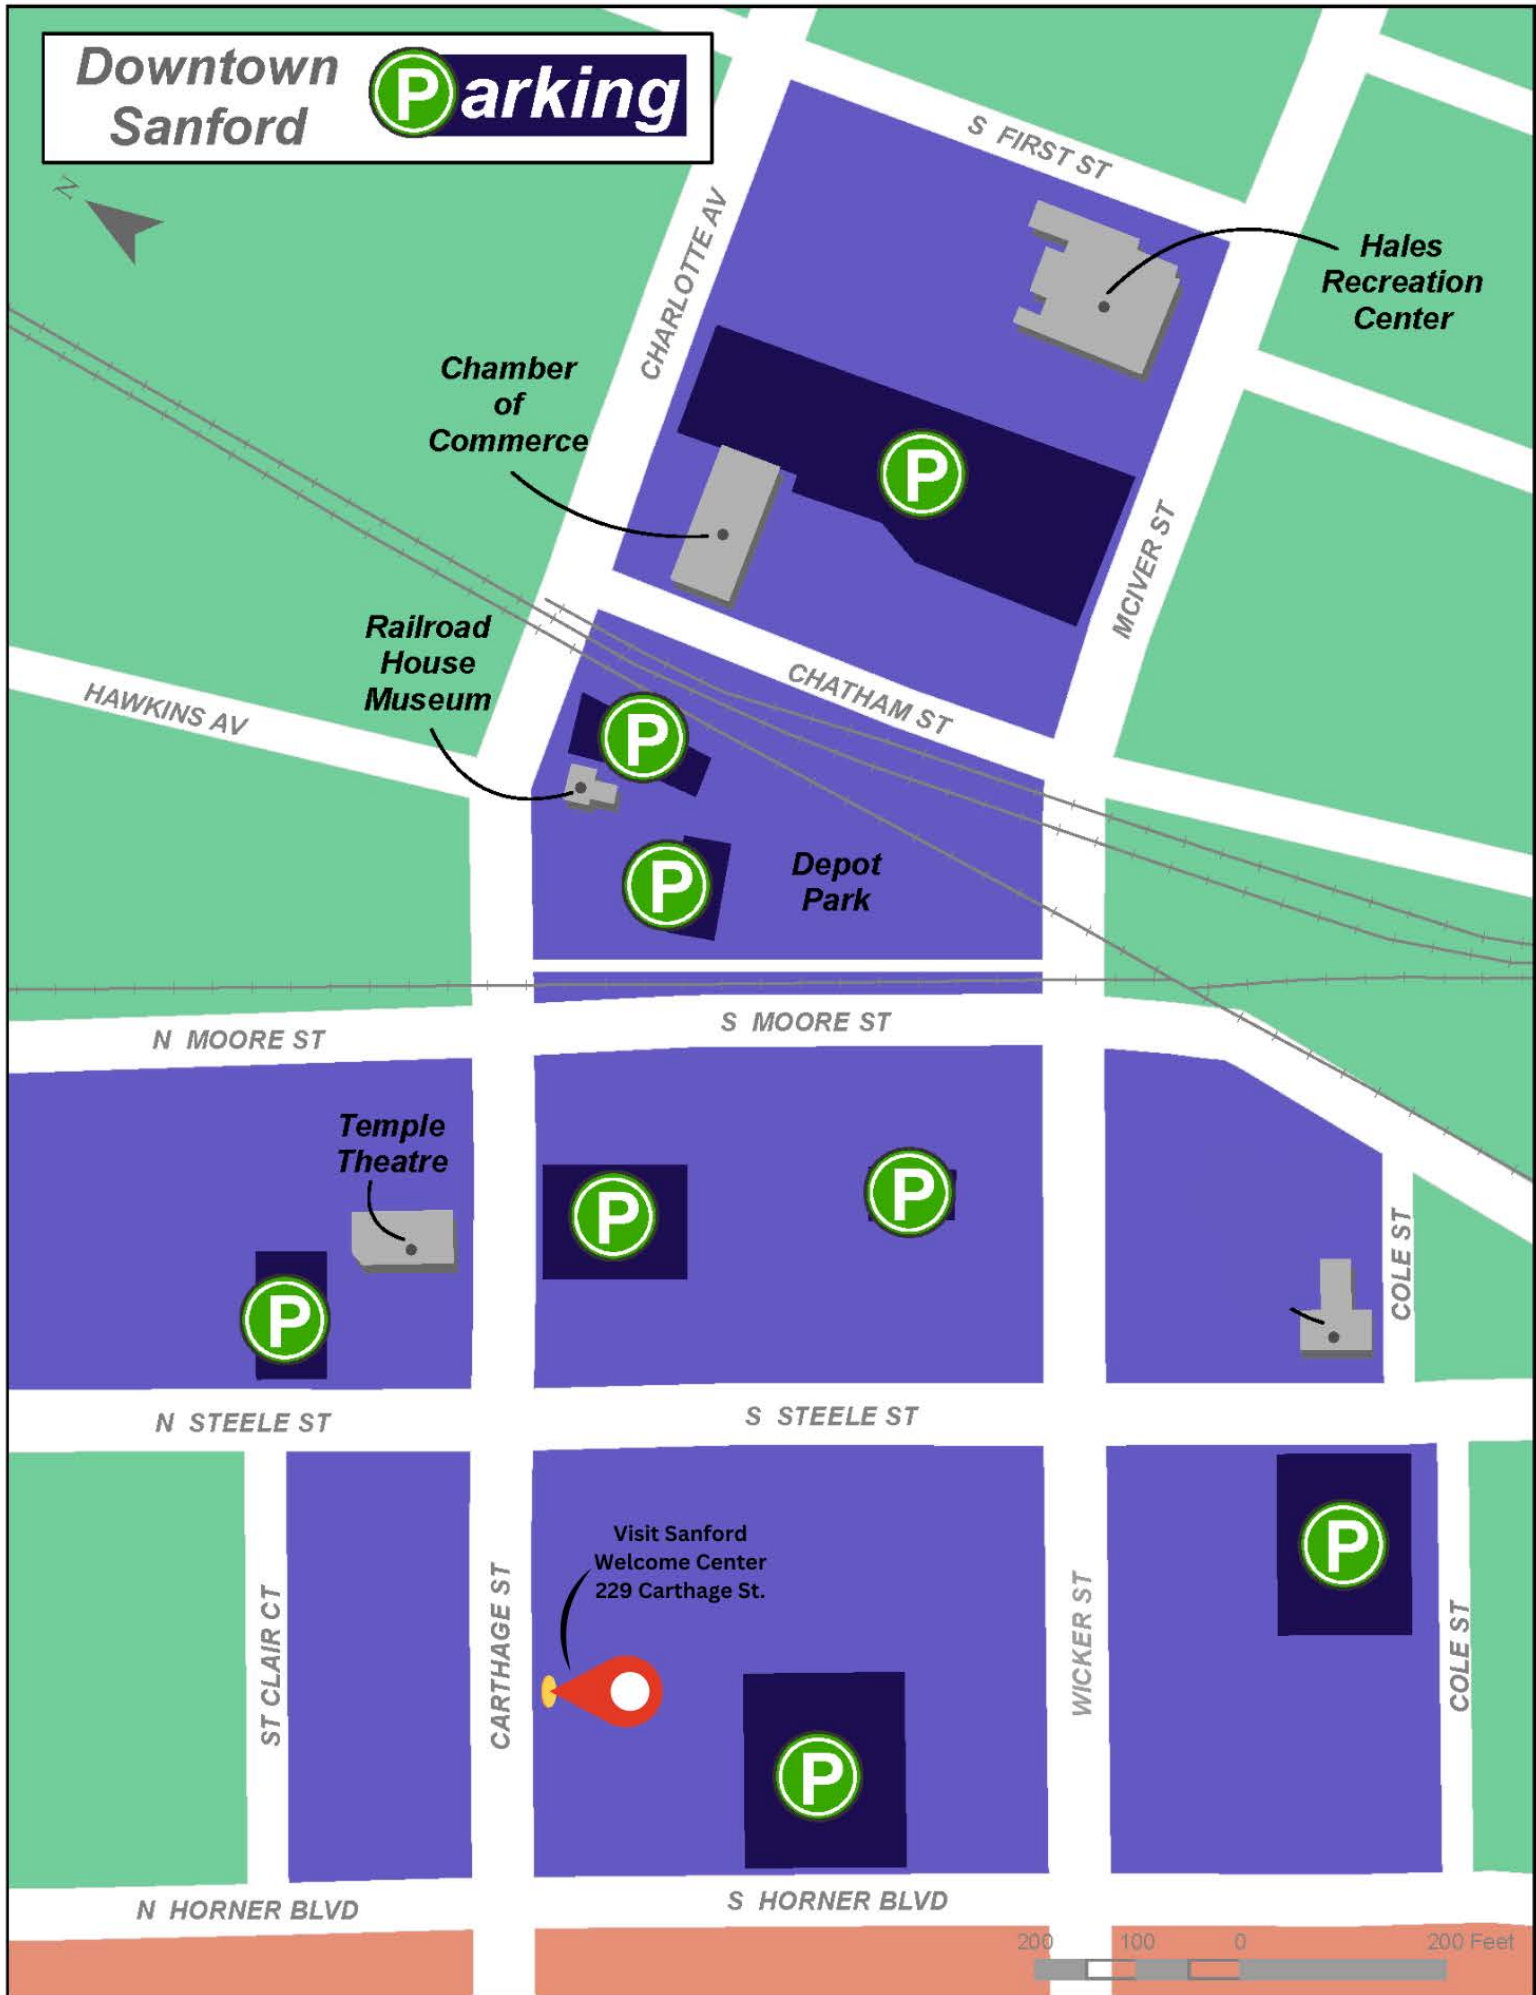

Downtown Sanford Parking

Hales Recreation Center

Chamber of Commerce

Railroad House Museum

Depot Park

Temple Theatre

Visit Sanford Welcome Center
229 Carthage St.